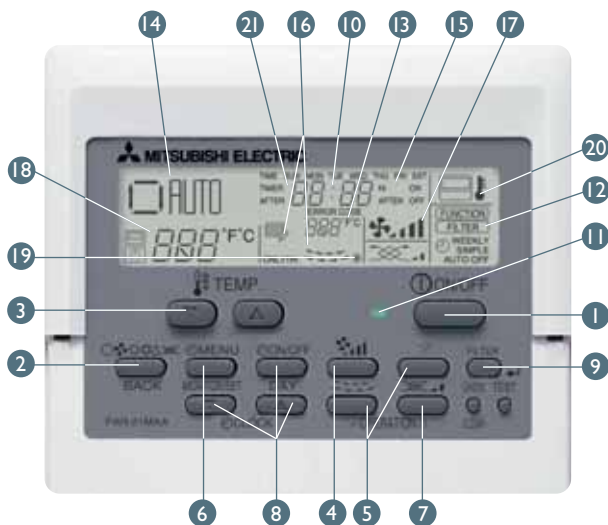

PAR-21MAA

User Guide

CONTROLS

Operation Buttons	
1	ON/OFF - Switches between run and stop. The light flashes when a malfunction occurs.
2	OPERATION MODE SWITCHING - Switches between Cool / Dry / Auto / Fan / Heat. Operation modes vary depending on the air conditioning system. Auto mode is dependant on model.
3	TEMPERATURE SETTING - Sets the room temperature: Range of temperature setting: Cool / Dry: 19°C-30°C / Heat: 17°C-28°C / Auto: 19°C-28°C
4	FAN SPEED SETTING - Models with 4 airflow speed settings: Hi / Mid-2 / Mid-1 / Low Models with 3 airflow speed settings: Hi / Mid / Low Models with 2 airflow speed settings: Hi / Low
5	AIR FLOW DIRECTION SETTING - Air flow direction angles 100% - 80% - 60% - 40%, Swing, Louver: ON/OFF. Air flow direction setting buttons vary depending on the model.
6	TIMER SELECTION BUTTON - Switches between: Daily timer, weekly timer and auto off timer (30 minutes to 4 hours).
7	This is the Lossnay interlock button.
8	This sets the current time, timer start and stop times.
9	This resets the Filter service indication display.

Display	
10	ERROR - When an error is occurring on an air conditioner unit, the affected unit and the error code are displayed. Phone number may also be displayed for maintenance purposes.
11	This lamp lights during operation, goes off when the unit stops and flashes when a malfunction occurs.
12	FILTER DISPLAY - Indicates that it is time to clean the filter.
13	INDOOR UNIT INTAKE TEMPERATURE - Measures the intake temperature of the indoor unit when the indoor unit is operating.
14	OPERATION MODE - Displays the operation mode.
15	TIMERS - Displays the current time and timer set times.
16	This displays the air direction.
17	The selected fan speed is displayed.
18	This displays the selected temperature.
19	This lamp lights when electricity is supplied to the unit.
20	SENSOR DISPLAY - Displayed when the remote controller sensor is used.
21	This displays the time and the day.